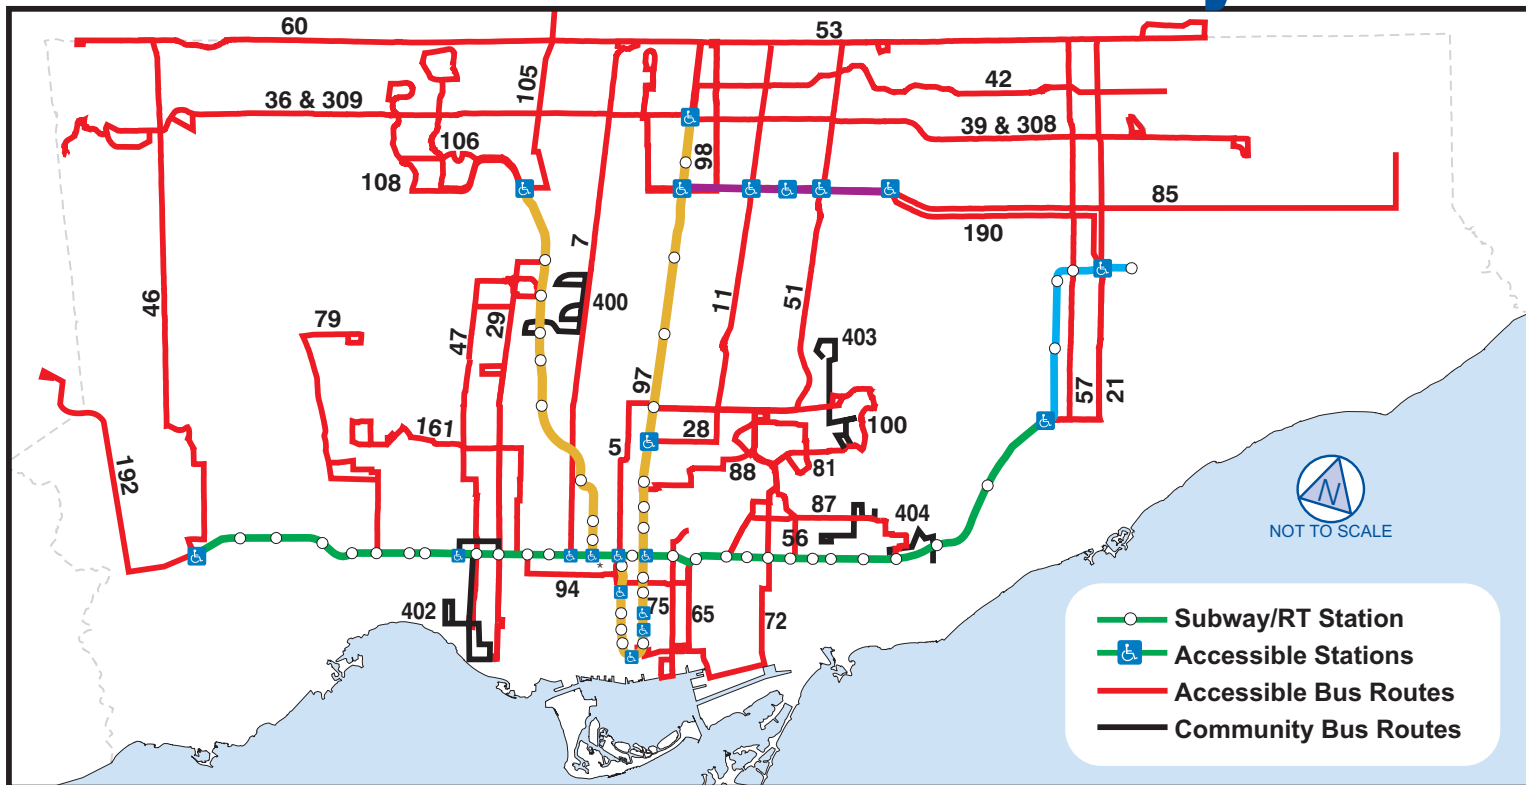

TTC 2003 Accessible Transit System

In its continuing effort to make the existing TTC transit system more accessible, the routes and stations listed here have been improved to accommodate those customers requiring accessibility features.

Accessible Stations

Yonge-University-Spadina

- Downsview
- St George
- Queen's Park
- Union
- Queen
- Dundas
- Bloor-Yonge
- Davisville
- Sheppard-Yonge
- Finch

Scarborough RT

- Kennedy
- Scarborough Centre

Bloor-Danforth

- Kipling
- Dundas West
- Bathurst
- Spadina* (Bloor only)
- St George
- Bloor-Yonge
- Kennedy

Sheppard

- Sheppard-Yonge
- Bayview
- Bessarion
- Leslie
- Don Mills

Accessible Bus Routes

- 5 Avenue Rd
- 7 Bathurst
- 11 Bayview
- 21 Brimley
- 28 Davisville
- 29 Dufferin
- 36 Finch West
- 39 Finch East
- 42 Cummer
- 46 Martin Grove
- 47 Lansdowne
- 51 Leslie
- 53 Steeles East
- 56 Leaside
- 57 Midland
- 60 Steeles West
- 65 Parliament
- 72 Pape
- 75 Sherbourne
- 79 Scarlett Rd
- 81 Thorncliffe Park
- 85 Sheppard East
- 87 Cosburn
- 88 South Leaside
- 94 Wellesley
- 97 Yonge
- 98 Willowdale-Senlac
- 100 Flemington Park
- 105 Dufferin North
- 106 York University
- 108 Downsview
- 161 Rogers Rd
- 190 Scarborough Centre Rocket
- 192 Airport Rocket

Blue Night Routes

- 308 Finch East
- 309 Finch West

Community Bus Routes

- 400 Lawrence Manor
- 403 South Don Mills
- 402 Parkdale
- 404 East York

For information on TTC services, routes, maps and schedules, see our website or call.